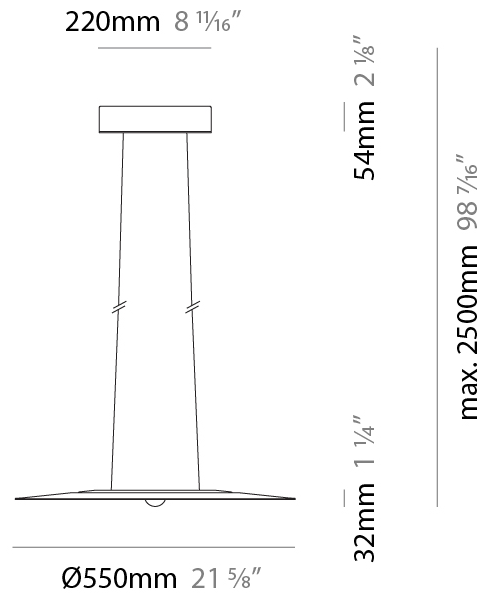

PASSEPARTOUT SUSPENSION

D31022-

base number   Finish
Options

1. To build a product code in our configurator select the specify button on the base model # product page
2. To build a manual product code on this datasheet choose from the options listed below in blue font and add the suffix to the base model #

GENERAL

Series: Passepartout
Brand: Cini & Nils
Division: Design
Mounting Type: Suspension
Mounting Location: Ceiling
Subcategory: Pendant

PHYSICAL

Shape: Round
Diameter (mm): 550
Diameter (in): 21 ⁵/₈
Height (mm): 32
Height (in): 1 ¹/₄
Max. Overall Height (mm): 2500
Max. Overall Height (in): 98 ⁷/₁₆
Light Distribution: Direct / Indirect
Weight (kg): 6.3
Weight (lbs): 5.07
Fixture Finish: MWH / MBK / PCH / PGO / MSI / MGD
Fixture Material: Aluminum

ELECTRICAL

Lamp Type: LED
Input Wattage (W): 29
Total Output Wattage (W): 12.6 (Dir) / 14.9 (Ind)
Dimming: Tri-Mode (Non-Dimming and Phase Dimming (120Vac only) and 0-10V Dimming)
Driver Included: Yes
Driver Location: Integrated
Driver Type: Constant Current - Universal
Driver Class: Class 1
Input Voltage (V): 120 - 277
Constant Current (MA): 350

LED

Number of LEDs: 2
Color Temperature (°K): 2800
Nominal Lumen (lm): 2800
CRI: >90 CRI
Lamp Life (hrs): 50000

OPTICAL

RATINGS AND CERTIFICATIONS

Certified By: Certified for North American Standards
IP rating: IP20