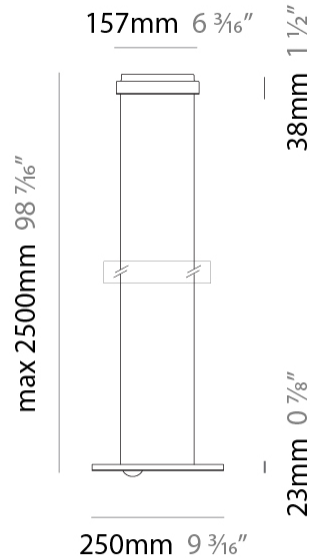

PASSEPARTOUT SUSPENSION

D31024-

base number _____
Finish _____
Options _____

1. To build a product code in our configurator select the specify button on the base model # product page
2. To build a manual product code on this datasheet choose from the options listed below in blue font and add the suffix to the base model #

GENERAL

Series: Passepartout
Brand: Cini & Nils
Division: Design
Mounting Type: Suspension
Mounting Location: Ceiling
Subcategory: Pendant

PHYSICAL

Shape: Round
Diameter (mm): 250
Diameter (in): 9 7/8
Height (mm): 23
Depth (mm): 23
Height (in): 7/8
Depth (in): 7/8
Max. Overall Height (mm): 2500
Max. Overall Height (in): 98 7/16
Light Distribution: Direct / Indirect
Weight (kg): 2
Weight (lbs): 4.4
Fixture Finish: MBK / MWH / PCH / PGO
Fixture Material: Aluminum

ELECTRICAL

Lamp Type: LED
Total Output Wattage (W): 9 (Dir) / 10 (Ind)
Dimming: Tri-Mode (Non-Dimming and Phase Dimming (120Vac only) and 0-10V Dimming)
Driver Included: Yes
Driver Location: Integrated
Driver Type: Constant Current - Universal
Driver Class: Class 2
Input Voltage (V): 120 - 277
Constant Current (MA): 500

LED

Number of LEDs: 3
Color Temperature (°K): 2800
Nominal Lumen (lm): 2200
CRI: >90 CRI
Lamp Life (hrs): 50000

OPTICAL

RATINGS AND CERTIFICATIONS

Certified By: Certified for North American Standards
IP rating: IP20