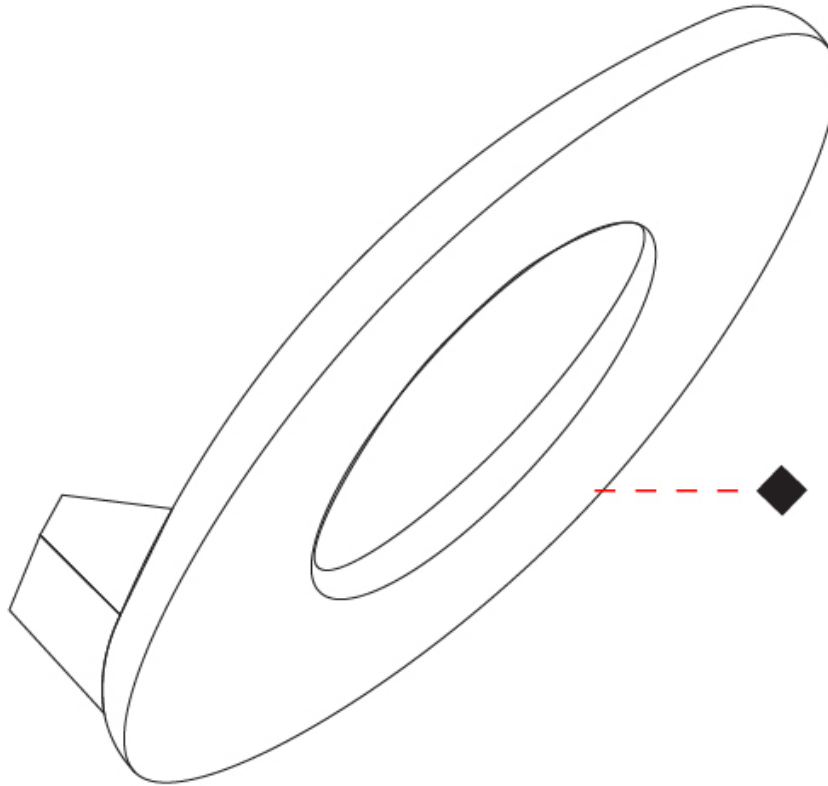

160mm 6 5/16"

Ø220mm 8 5/8"

175mm 6 7/8"

PASSEPARTOUT SURFACE

D33001-

PROJECT	_____
TYPE	_____
SPECIFIER	_____
QUANTITY	_____
DATE	_____

PROJECT

TYPE